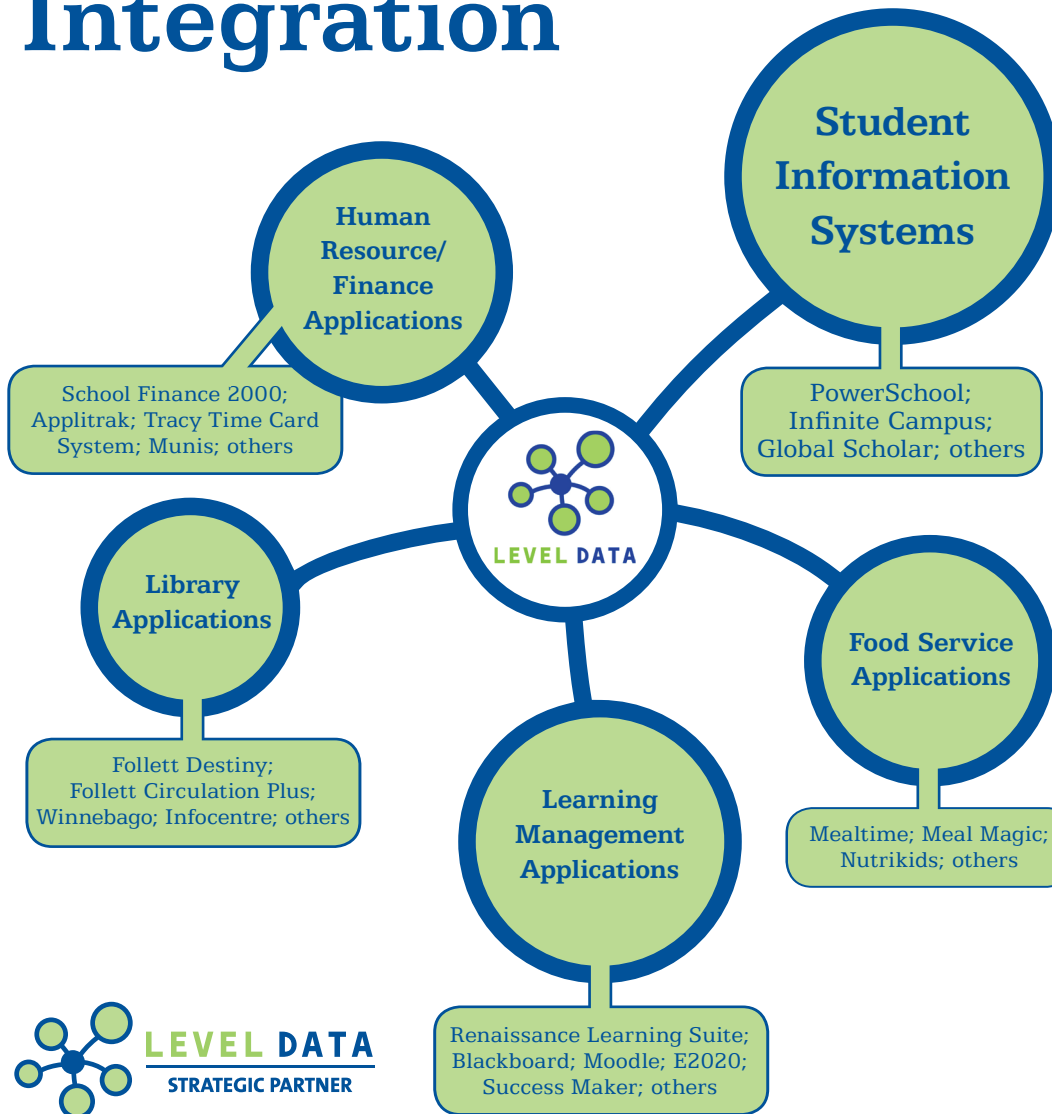

# POWER UP

## your Student Information System

— *Is your District getting the most out of its SIS?*

Your Student Information System will help your District save time and money only if you make sure the data gets to where it's needed. ANCGroup has strategically partnered with Level Data to deliver seamless data integration between your critical District applications.

# Seamless Data Integration

## Level Data Applications Connections Include:

- Student Information Systems
- Network Access (Active Directory; eDirectory)
- Food Service Applications
- Transportation Applications
- Library Applications
- Human Resource/Business Finance Applications
- Learning Management Applications
- Special Education Applications
- Assessment Applications
- Data Warehouse Applications
- Safety and Security Applications
- Counseling Applications
- Athletic Applications
- Websites
- Auto Forms Creation
- List Serv
- **MANY MORE . . .**